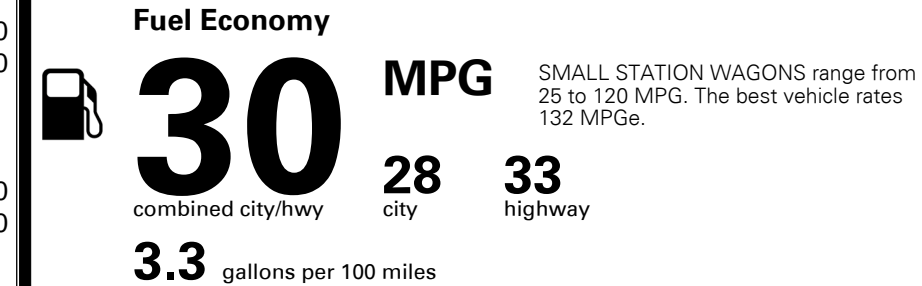

MSRP INCLUDING OPTIONS

\$ 20,965.00

INLAND FREIGHT AND HANDLING

\$ 1,325.00

TOTAL MANUFACTURER'S SUGGESTED RETAIL PRICE ▶

\$ 22,290.00

*Additional terms and conditions apply.
 **Kia Connect may be currently unavailable for Model Year 2022 and newer vehicles sold or purchased in Massachusetts; please see owners.kia.com for updates on availability.
 NOTE: When you purchase this vehicle, Kia America, Inc. collects personal information you provide to the dealership. For information on our collection and use of personal information and your rights, please see our Privacy Policy on www.kia.com.

TOTAL ADDITIONAL WEIGHT: 6.5

EPA DOT Fuel Economy and Environment

Gasoline Vehicle

You save \$500
 in fuel costs over 5 years compared to the average new vehicle.

Annual fuel cost \$1,500

Actual results will vary for many reasons, including driving conditions and how you drive and maintain your vehicle. The average new vehicle gets 28 MPG and costs \$8,000 to fuel over 5 years. Cost estimates are based on 15,000 miles per year at \$ 2.95 per gallon. MPGe is miles per gasoline gallon equivalent. Vehicle emissions are a significant cause of climate change and smog.