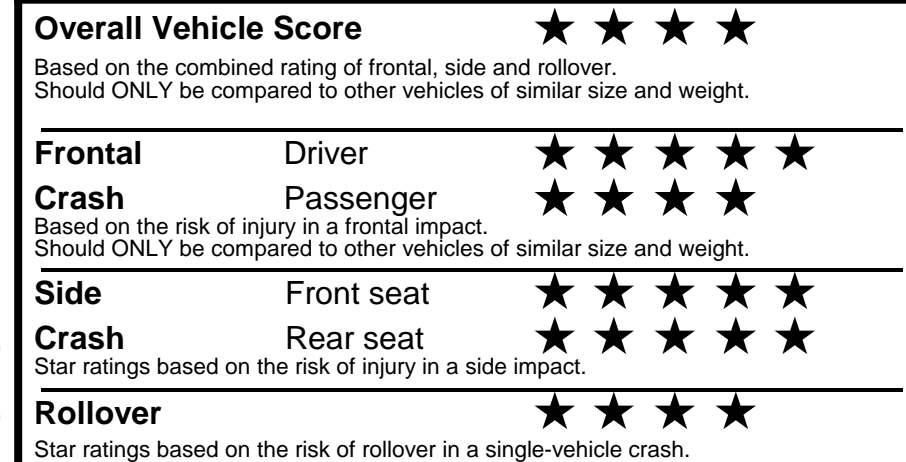

fueleconomy.gov

Calculate personalized estimates and compare vehicles

GOVERNMENT 5-STAR SAFETY RATINGS

Star ratings range from 1 to 5 stars (★★★★★) with 5 being the highest.
 Source: National Highway Traffic Safety Administration (NHTSA).
www.safercar.gov or 1-888-327-4236