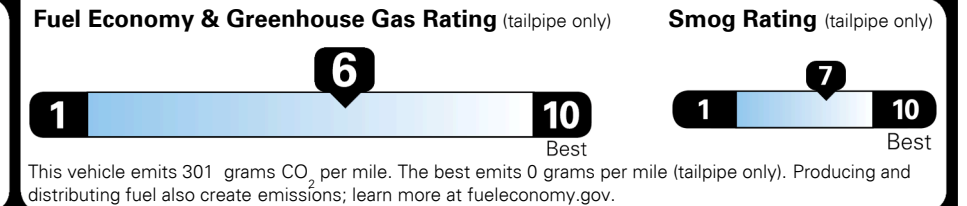

TOTAL ADDITIONAL WEIGHT: 6.5

EPA DOT Fuel Economy and Environment

Gasoline Vehicle

You save \$500
 in fuel costs over 5 years compared to the average new vehicle.

Annual fuel cost \$1,500

Actual results will vary for many reasons, including driving conditions and how you drive and maintain your vehicle. The average new vehicle gets 28 MPG and costs \$8,000 to fuel over 5 years. Cost estimates are based on 15,000 miles per year at \$ 2.95 per gallon. MPGe is miles per gasoline gallon equivalent. Vehicle emissions are a significant cause of climate change and smog.